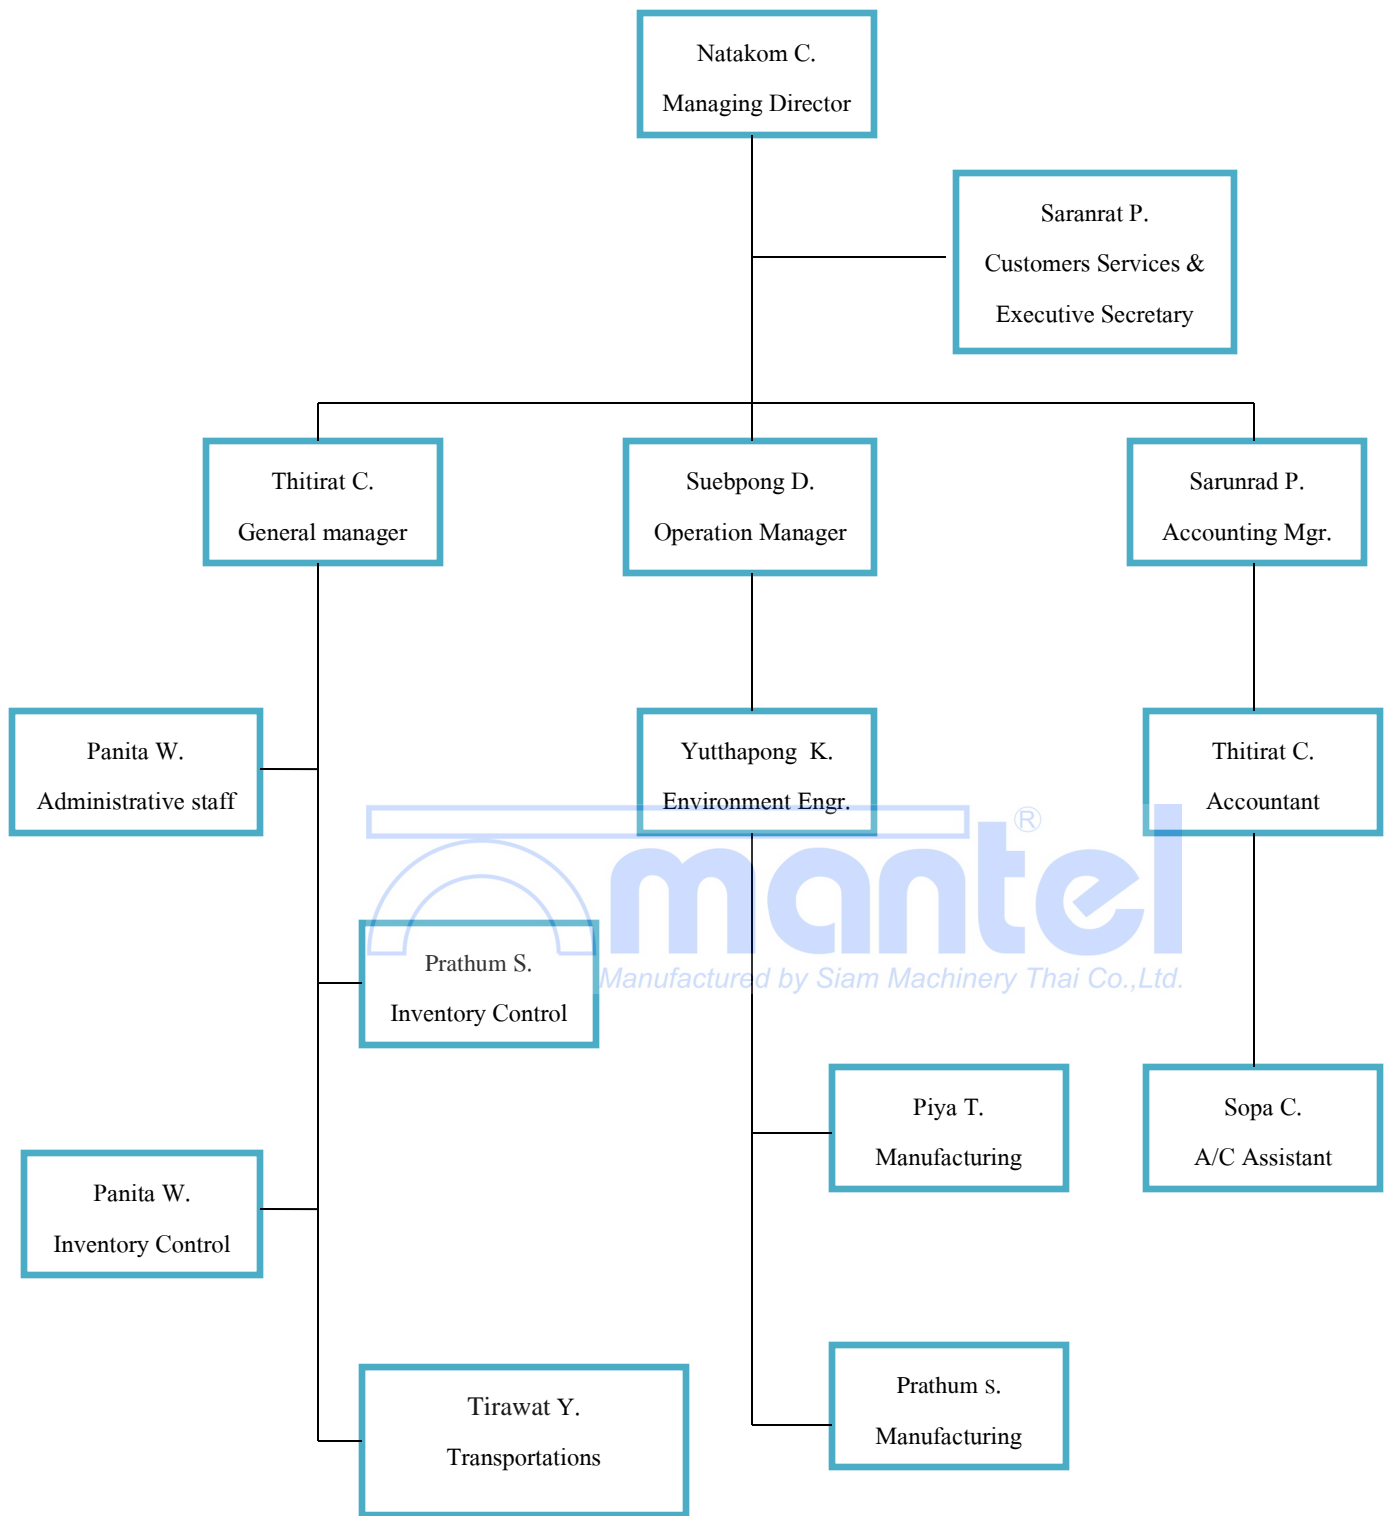

Siam Machinery Thai Co., Ltd.

Organization Chart